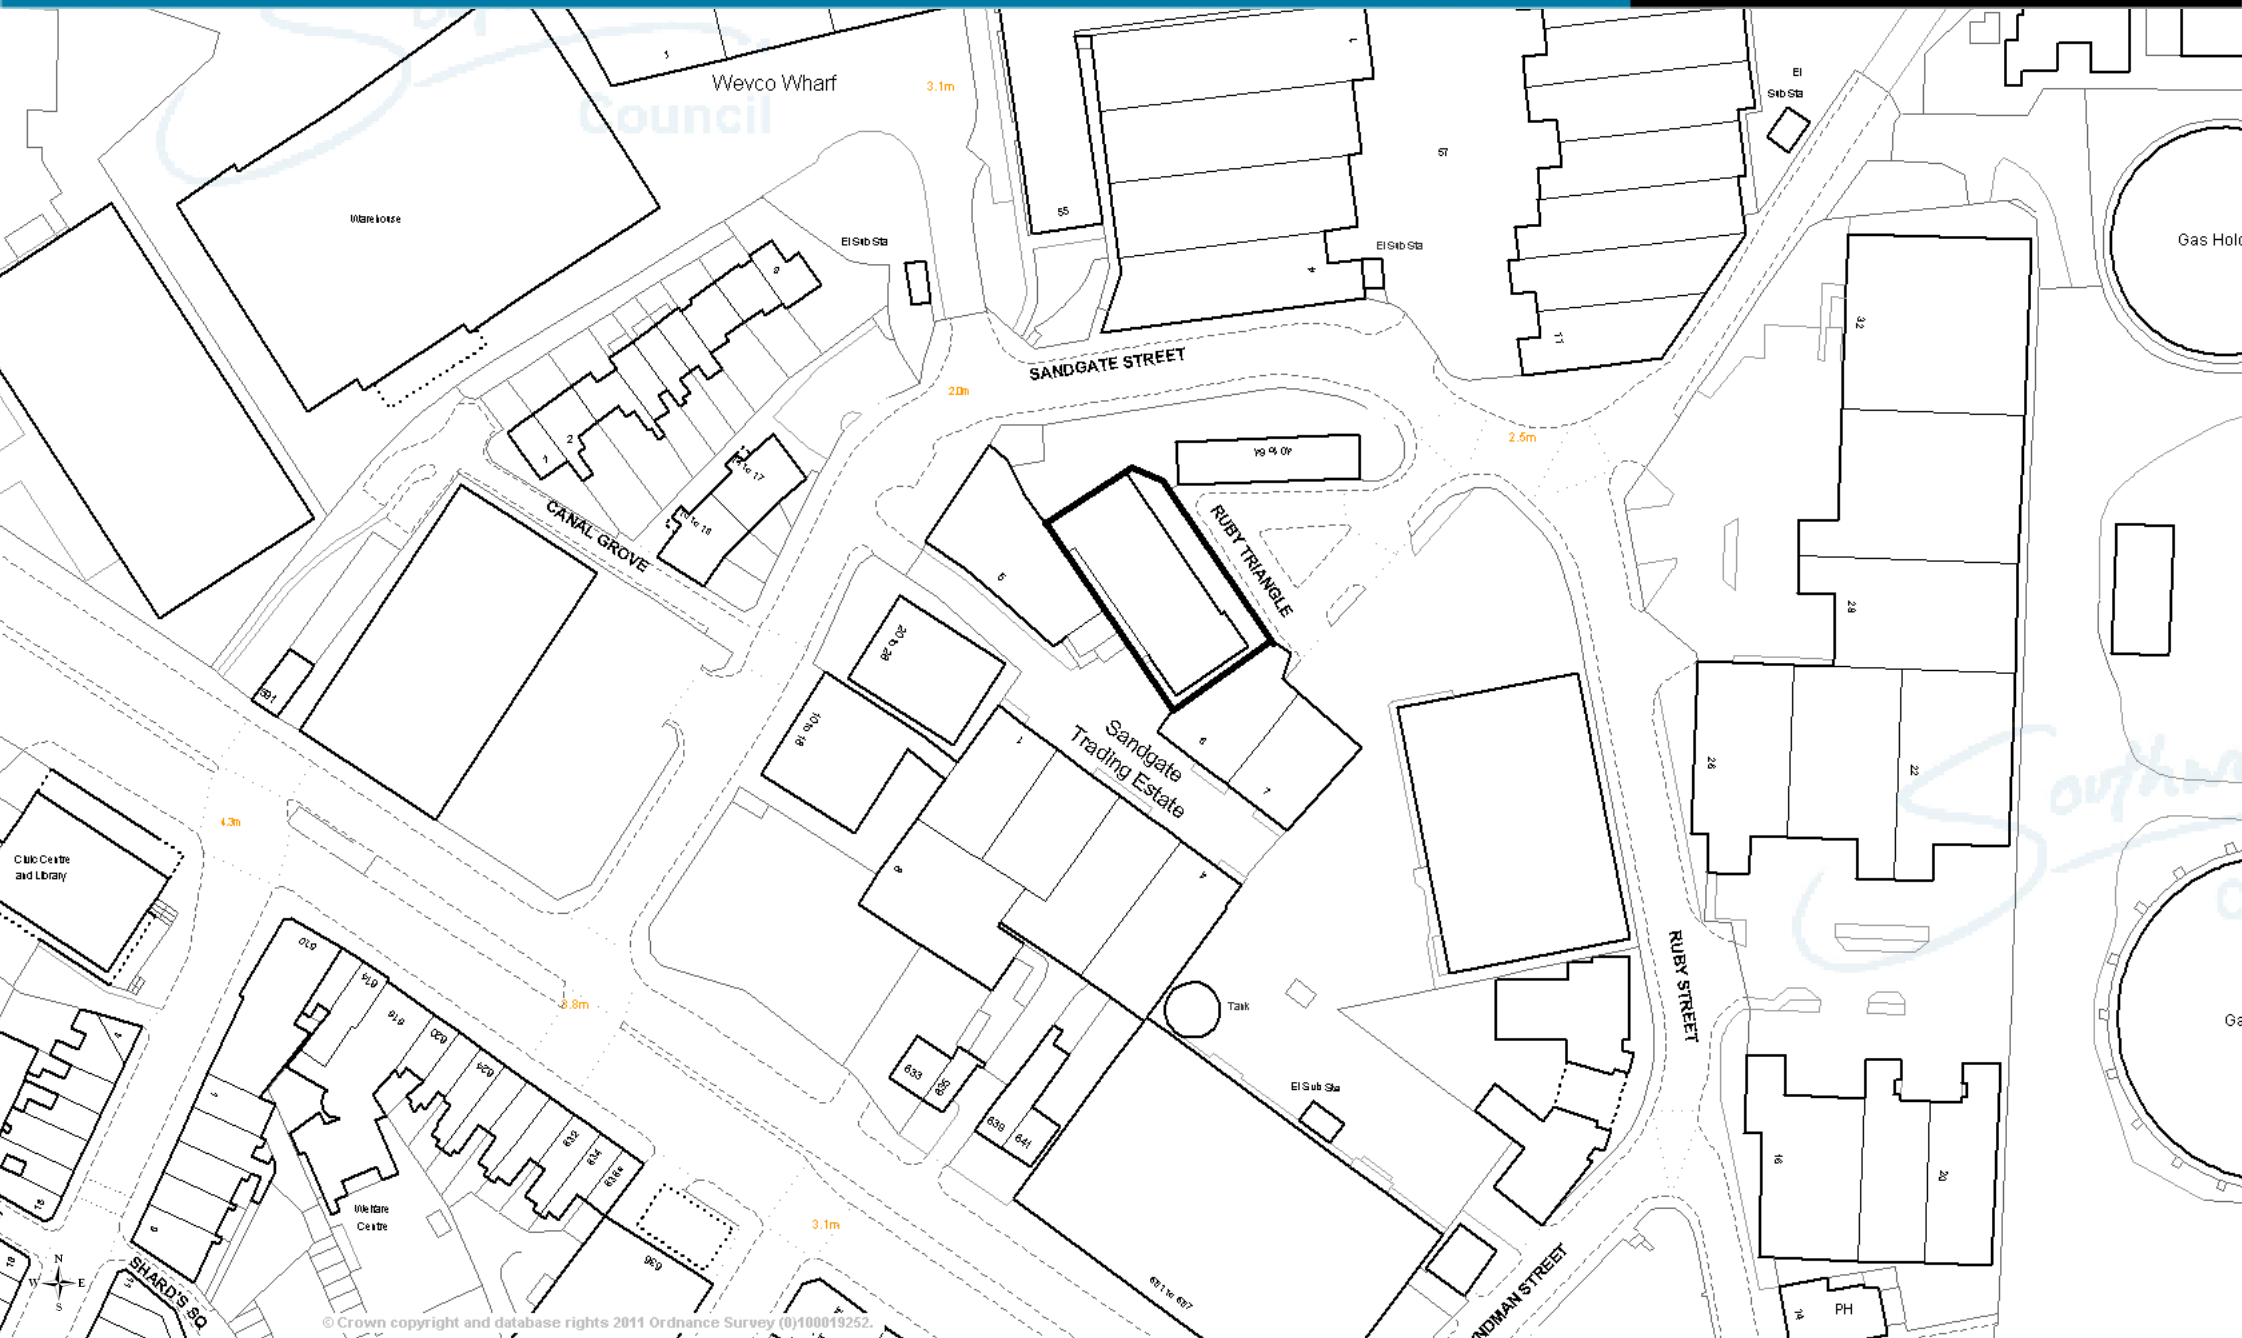

# 7-14 RUBY TRIANGLE, SANDGATE STREET, LONDON, SE15 1LE

Ordnance Survey

Date 23/3/2012

© Crown copyright and database rights 2011 Ordnance Survey (0)100019252.